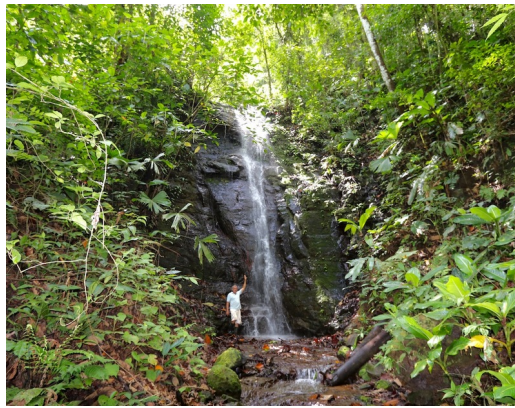

360 Degree Mountain, Valley, Ocean View Farm with Cool Breezes

$400,000

ID: 08044

📍 Dominical, Puntarenas

- Property Type: Land
- Size: 90878 sq m
- 22.46 Acres

- Status: Active/Published
- Close To Shops
- Investment Opportunities
- Mountain View
- Water Views
- Acreage
- Close To Transport
- Jungle Views
- Ocean View
- Close To Schools
- Development Farm
- Mountain Properties
- Valley Views

Property Description

Unbelievable Mountain, Jungle, Valley, and Ocean Views Await You! Get ready to be amazed by the breathtaking vistas from this high-elevation property. Nestled in the heart of nature, this remarkable piece of land offers unobstructed 360-degree views of the mountains, jungle, valley, and the Pacific Ocean beyond. If you're looking for the perfect place to build your dream home(s), this is it! **Property Highlights:** **Location:** Approximately 1/2 kilometers from the paved road, ensuring convenience and accessibility. **Dual Building Sites:** The main building pad offers more than enough space to construct not just one, but two house sites, providing endless possibilities for your future home(s). **Year-Round Sunsets:** Enjoy stunning year-round sunsets that paint the sky with vivid colors. **Refreshing Breezes:** Delight in cool valley breezes that create a soothing atmosphere. **Nature Enthusiast's Paradise: 60-Foot Waterfall:** A majestic 60-foot waterfall graces the base of this property, creating a natural masterpiece that you can call your own.

Additional

- ID 08044
- Active/Published
- For Sale
- Land
- $400,000
- View : Ocean

+506-4104-7055

50 Meters North of the Roca Verde Hotel Dominical, Bahia Ballena,
Punteranas, Costa Rica 60504

[Listing Details](#)