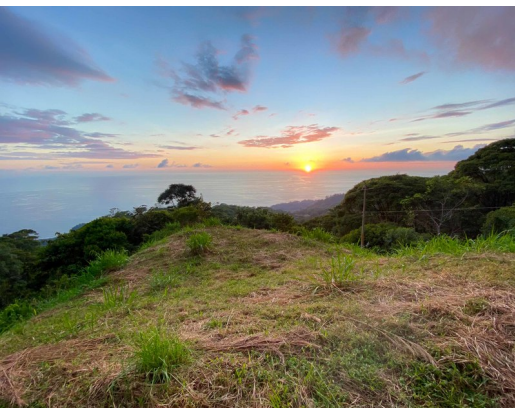

Prepped for Construction 2 Acres Luxury Ocean View in Costa Verde Estates

\$799,000

ID: 20657

📍 Dominical, Puntarenas

- Property Type: Land
- Size: 8071 sq m
- 1.99 Acres

- Status: Active/Published
- Mountain View
- Water Views
- Jungle Views
- New Projects
- Mountain Properties
- Ocean View

Property Description

Welcome to a rare opportunity to own a piece of paradise in one of Costa Rica's most coveted residential communities - Costa Verde Estates. This exclusive property, Lot 1, offers an unparalleled combination of breathtaking panoramic ocean views, including a sunset orientation, whitewater views of the awe-inspiring whale's tail of Marino Ballena National Park, and perfect bird's eye views of the surf on Punta Achiote, a renowned right-handed surf break just below the property. Property Highlights: Unrivaled Views: Enjoy not only sweeping views of the Pacific Ocean but also witness the magical sight of the sun setting over the horizon. The whitewater views showcase the iconic whale's tail formation in Marino Ballena National Park, adding a touch of natural wonder to your daily scenery. Spacious Lot: Boasting a generous size of 8,071 square meters (approximately 2 acres), Lot 1 provides ample space to design and build a custom luxury residence that takes full advantage of these extraordinary views.